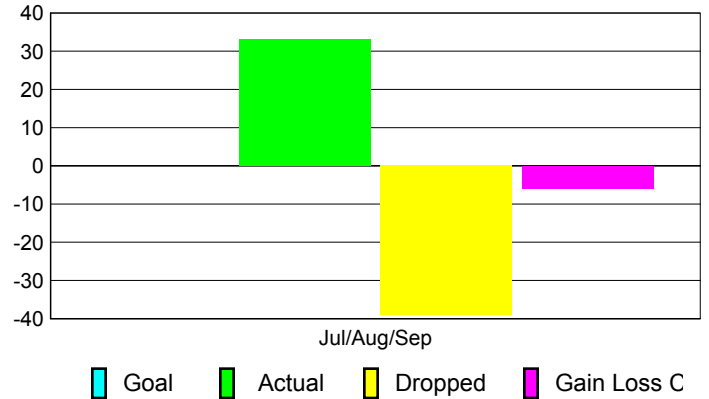

**Club Results 2010-2011**

Goal, New, Dropped, Gain/Loss

**MEMBERSHIP**

Membership Results  
2010-2011

Membership  
2009-2010

Month	Net Memb Goal	Actual New Memb	Actual Dropped Memb	Gain/Loss of Memb	Gain/Loss of Memb
Jul/Aug/Sep	0	33	-39	-6	-3
<b>Totals</b>	<b>0</b>	<b>33</b>	<b>-39</b>	<b>-6</b>	<b>-3</b>

**Membership Results 2010-2011**

Goal, New, Dropped, Gain/Loss

**Comparison of Club Gain/Loss**

Current Year Compared to the Previous Year

**Comparison of Membership Gain/Loss**

Current Year Compared to the Previous Year