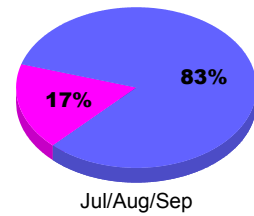

**Club Results 2010-2011**

Goal, New, Dropped, Gain/Loss

**MEMBERSHIP**

Membership Results  
2010-2011

Membership  
2009-2010

Month	Net Memb Goal	Actual New Memb	Actual Dropped Memb	Gain/Loss of Memb	Gain/Loss of Memb
Jul/Aug/Sep	0	33	-39	-6	-3
<b>Totals</b>	<b>0</b>	<b>33</b>	<b>-39</b>	<b>-6</b>	<b>-3</b>

**Membership Results 2010-2011**

Goal, New, Dropped, Gain/Loss

**Comparison of Club Gain/Loss**

Current Year Compared to the Previous Year

**Comparison of Membership Gain/Loss**

Current Year Compared to the Previous Year

**YTD Status Quo Clubs 2010-2011**

Status Quo Clubs Compared to Status Quo Members

**Gender Comparison 2010-2011**

Male Female